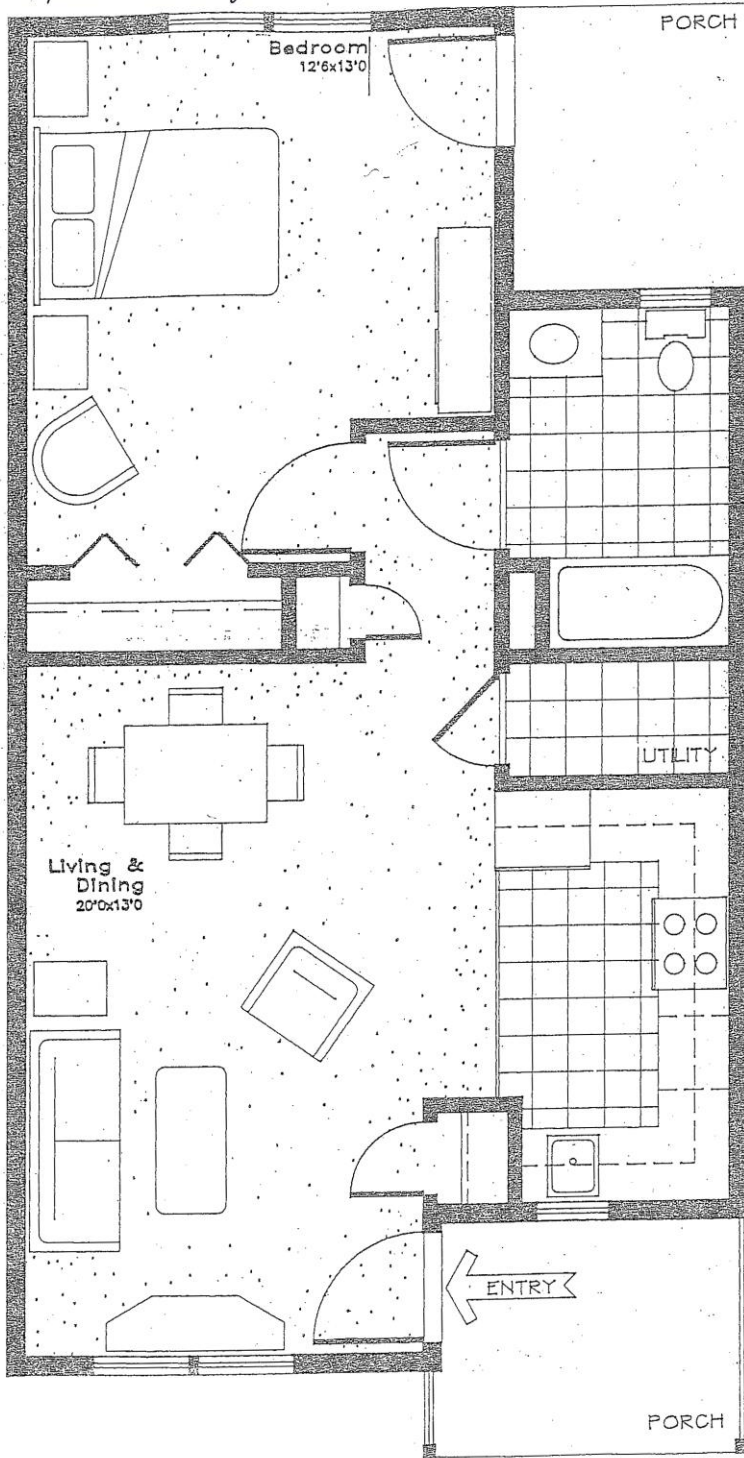

Independent Senior Living

B
R
O
O
K
S
I
D
E

1 BEDROOM UNIT / APPROX. 645 SQ. FT.

house^{RPC}
518.283.3435